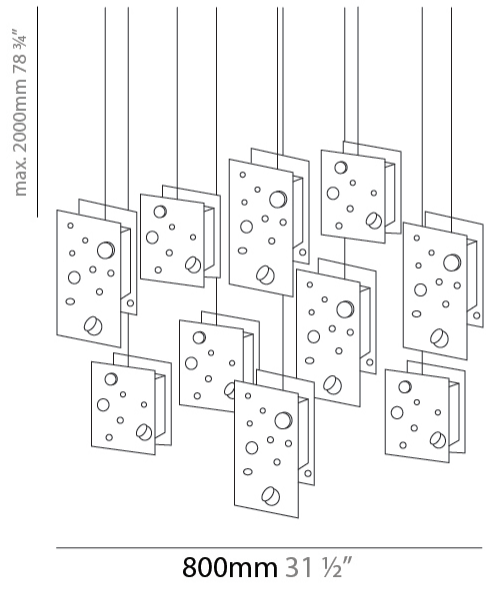

BUCHI VERTICAL SUSPENSION

D131597-

base number Finish
Options

PROJECT
TYPE
SPECIFIER
QUANTITY
DATE

1. To build a product code in our configurator select the specify button on the base model # product page
2. To build a manual product code on this datasheet choose from the options listed below in blue font and add the suffix to the base model #

GENERAL

Series: Buchi

Subseries: Buchi Vertical

Partner: Knikerboker

Division: Design

Installation: Suspension

Product Type: Pendant

Mounting Location: Ceiling

Light Distribution: Direct

PHYSICAL

Shape: Abstract

Length (mm): 800

Length (in): 31 1/2

Width (mm): 800

Width (in): 31 1/2

Height (mm): 2000

Height (in): 78 3/4

Fixture Finish: EWH / EBK / MAN / COF / PRD / SLF / GLF / CLF / BRL

Fixture Material: Metal

Cable Details: 2000mm / 78 3/4" Cable

ELECTRICAL

Lamp Type: LED Retrofit

Bulb Included: Bulb Not Included

Total Output Wattage (W): 50

Max. Wattage Per Lamp (W): 7

Lamp Base: E26

Dimming: Non-Dimming / Phase Dimming (120vac Only)

Input Voltage (V): 120Vac Direct Line

LED

CRI: >80 CRI

OPTICAL

RATINGS AND CERTIFICATIONS

Certified By: Certified for North American Standards

IP rating: IP20