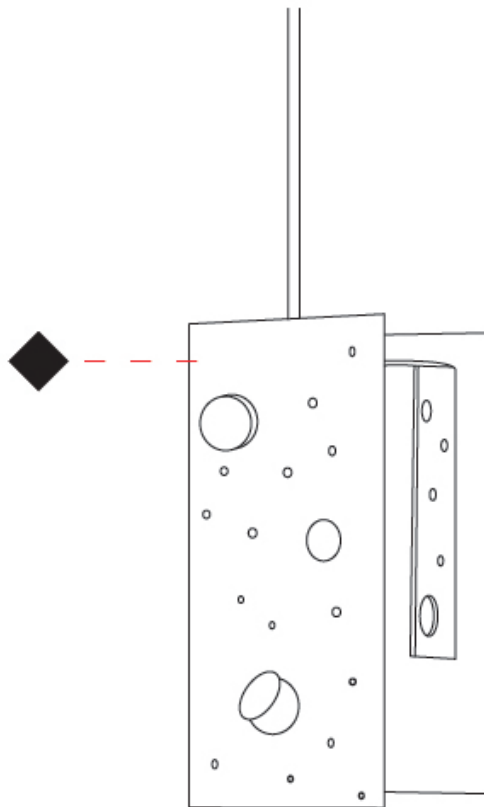

BUCHI VERTICAL SUSPENSION

D131596-

PROJECT

TYPE

SPECIFIER

QUANTITY

DATE

D