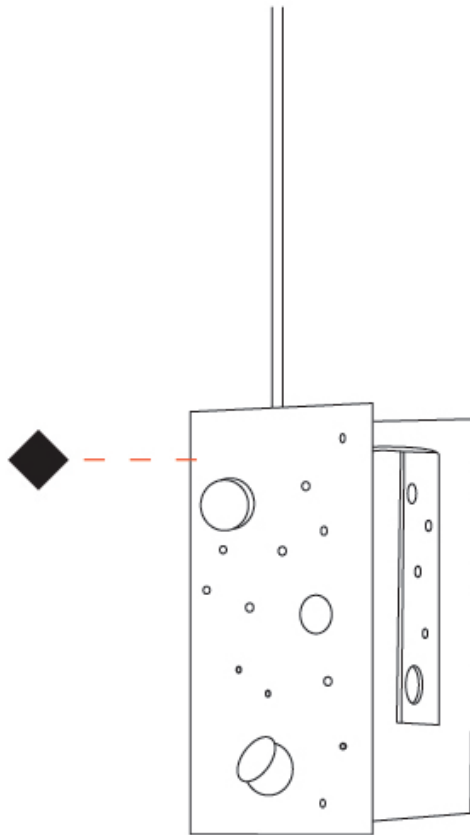

BUCHI VERTICAL SUSPENSION

D131595-

PROJECT

TYPE

SPECIFIER

QUANTITY

DATE

D